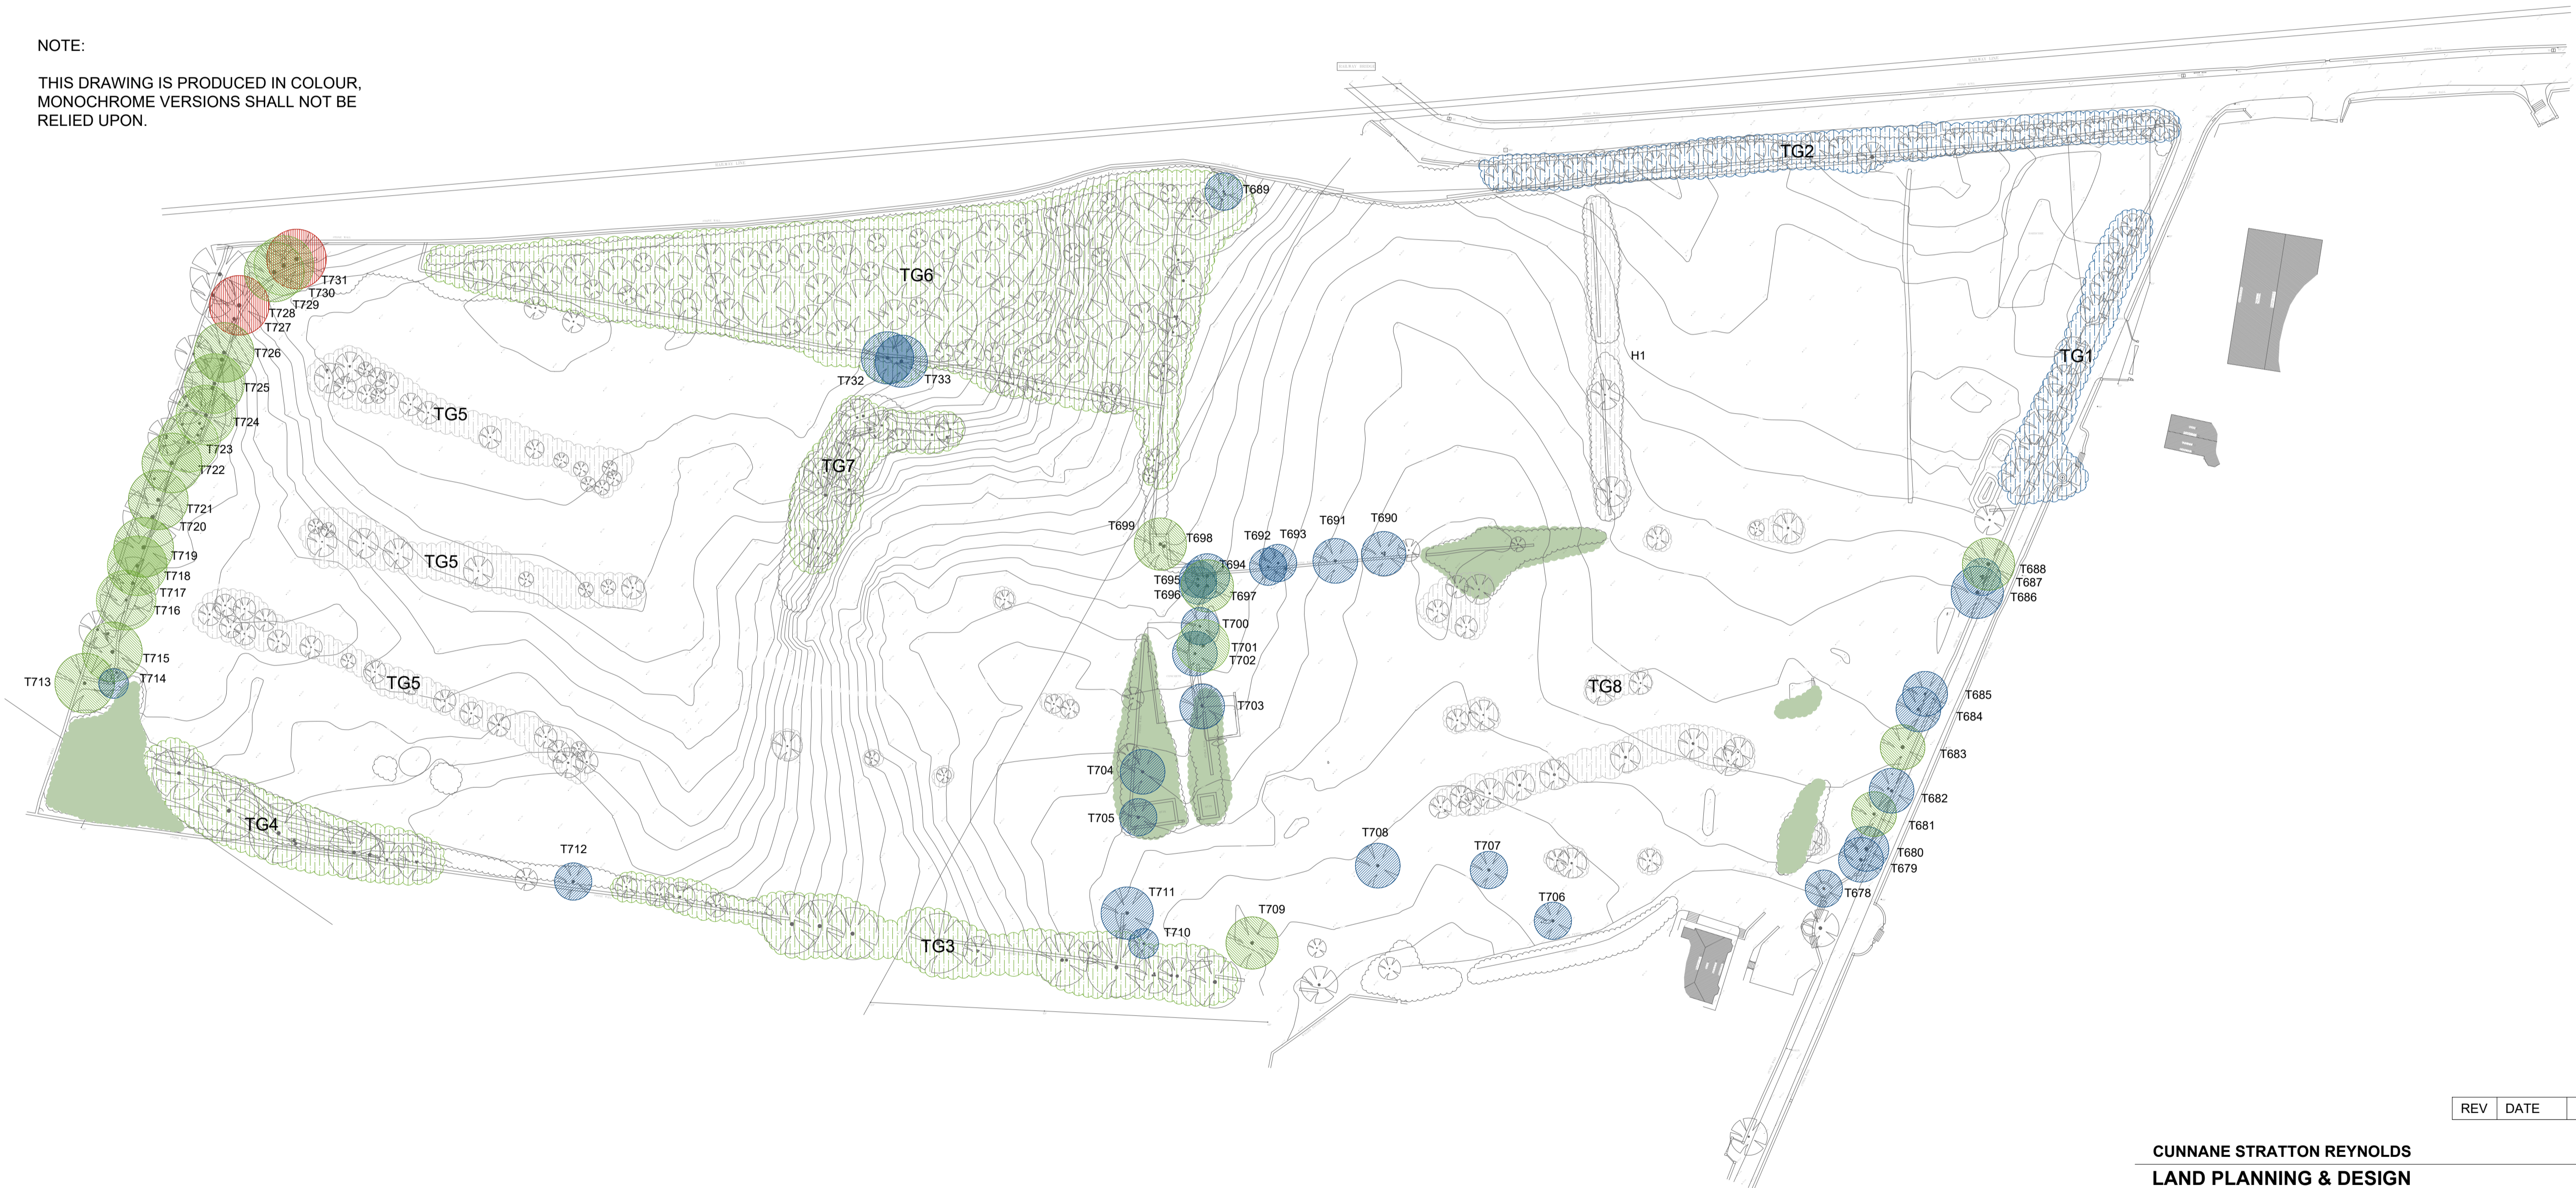

LEGEND

-  CLASS A INDIVIDUAL TREE
(HIGH QUALITY - RETENTION HIGHLY DESIRABLE)
-  CLASS B INDIVIDUAL TREE
(MODERATE QUALITY - RETENTION DESIRABLE)
-  CLASS C INDIVIDUAL TREE
(LOW QUALITY - RETENTION OPTIONAL)
-  CLASS U INDIVIDUAL TREE
(RECOMMEND REMOVAL)
-  TREE GROUPS
(COLOUR REPRESENTING GROUP CLASSIFICATION)
-  PIONEER SCRUB VEGETATION / REGENERATIVE GROWTH

NOTE:

THIS DRAWING IS PRODUCED IN COLOUR,
MONOCHROME VERSIONS SHALL NOT BE
RELIED UPON.

REV	DATE	AMENDMENT

CUNNANE STRATTON REYNOLDS
LAND PLANNING & DESIGN

GALWAY OFFICE
ARDA CONG, BALLYTRASNA, TUAM, CO GALWAY
TEL 093 60854
EMAIL: galwayinfo@csrlandplan.ie
www.csrlandplan.ie

PROJECT: ROSSHILL, GALWAY.	DATE: FEBRUARY 2019
DRAWING: TREE CLASSIFICATION	SCALE: 1:1,000@A1
	DRAWN: CHECKED: KM KM
	DRAWING NO: 19112_T_101